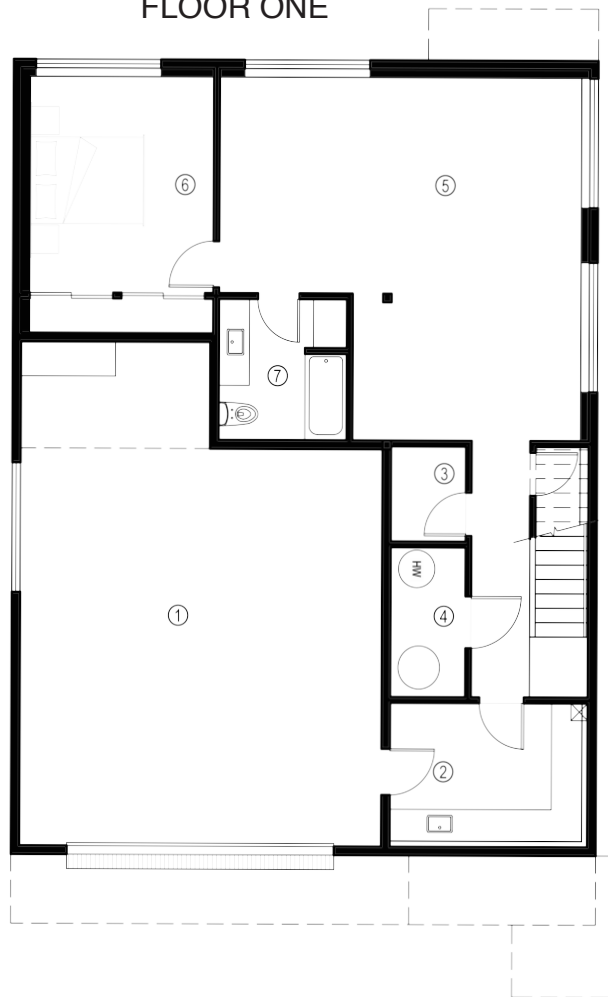

EIRA

4600 sq ft

FLOOR ONE

FLOOR TWO

FLOOR THREE

ROOF

lev vel

www.levvel.co
3211 40th Ave W, Seattle, WA