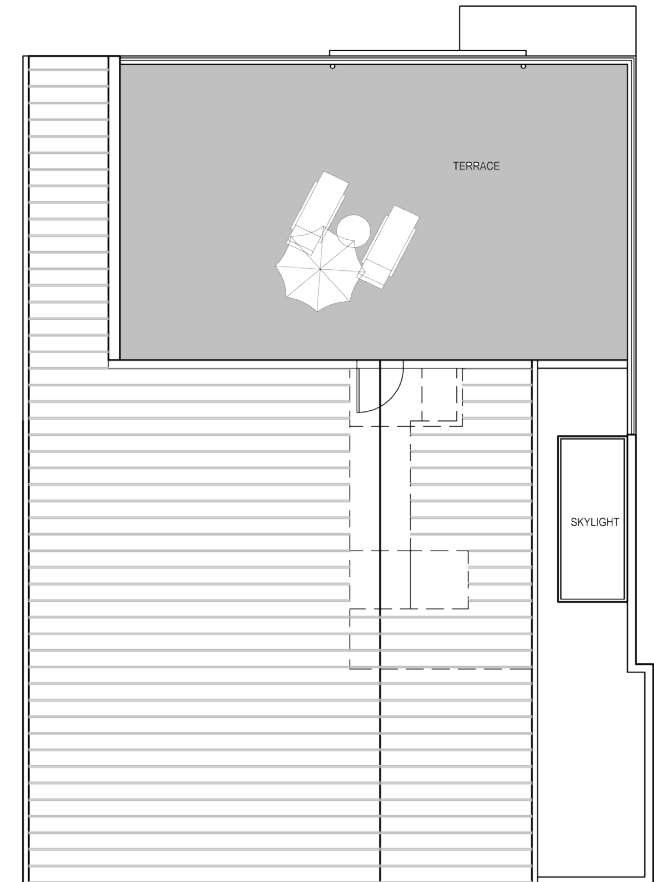

EIRA

4600 sq ft

FLOOR ONE

FLOOR TWO

FLOOR THREE

ROOF

lev vel

www.levvel.co
3211 40th Ave W, Seattle, WA