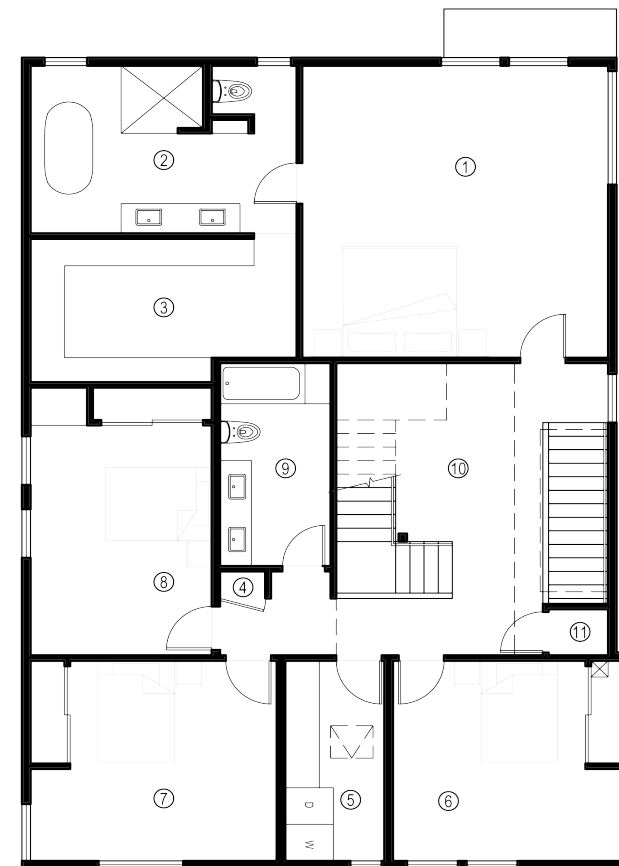

EIRA

4600 sq ft

FLOOR ONE

FLOOR TWO

FLOOR THREE

ROOF

lev vel

www.levvel.co
3211 40th Ave W, Seattle, WA