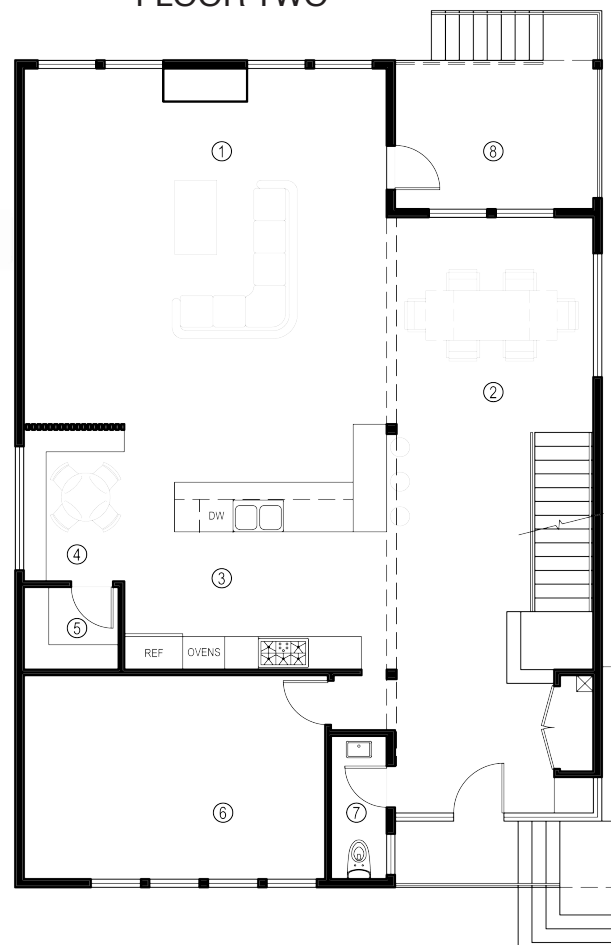

EIRA

4600 sq ft

FLOOR ONE

FLOOR TWO

FLOOR THREE

ROOF

lev vel

www.levvel.co
3211 40th Ave W, Seattle, WA