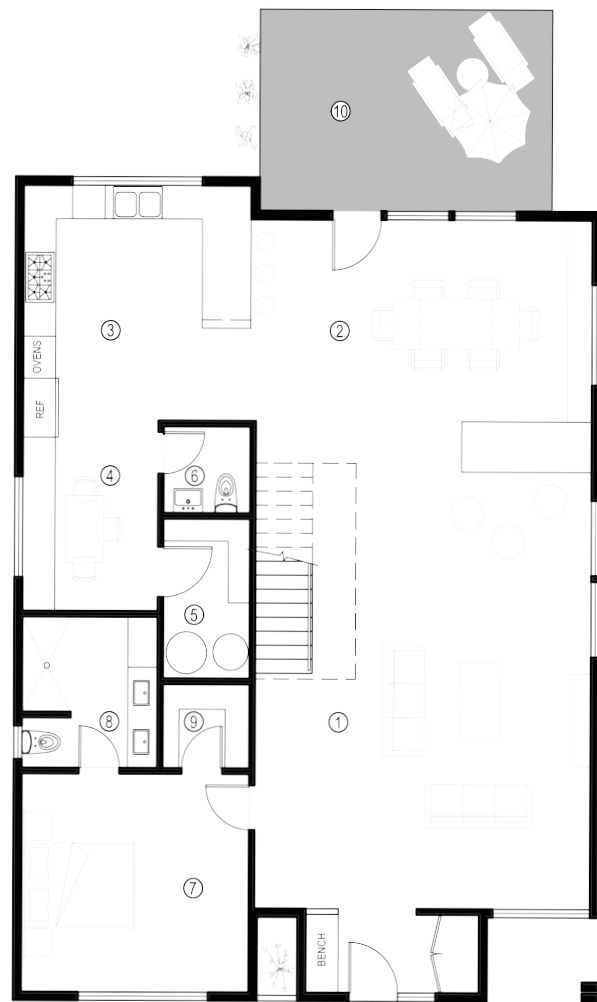

JOTUNHEIMEN 3710 sq ft

FLOOR ONE

FLOOR TWO

FLOOR THREE

ROOF