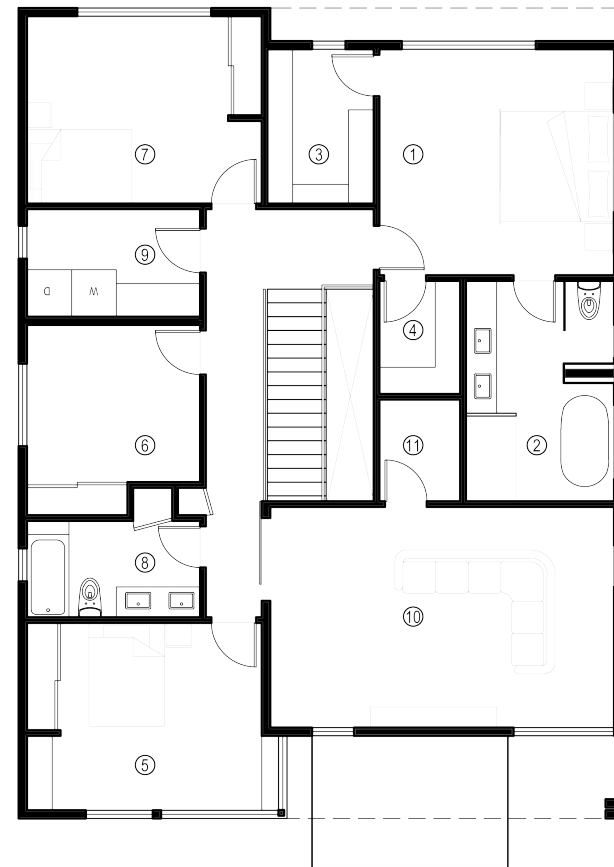

JOTUNHEIMEN 3710 sq ft

FLOOR ONE

FLOOR TWO

FLOOR THREE

ROOF